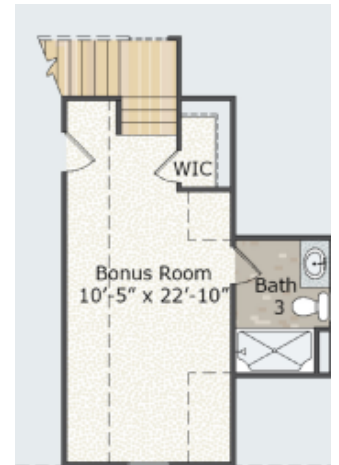

THE VINEYARD

2,305 SQ. FT.

1ST FLOOR

2ND FLOOR