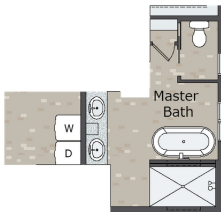

2ND FLOOR

Master Bath
Option #1